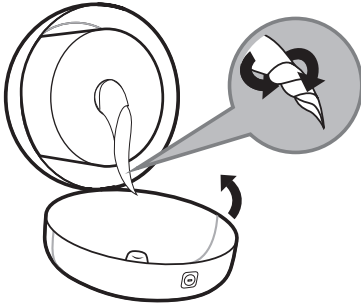

# Tork SmartOne® Toilet Roll Dispenser

5

6

7

8

⚠ Pull tissue when closing

9

10