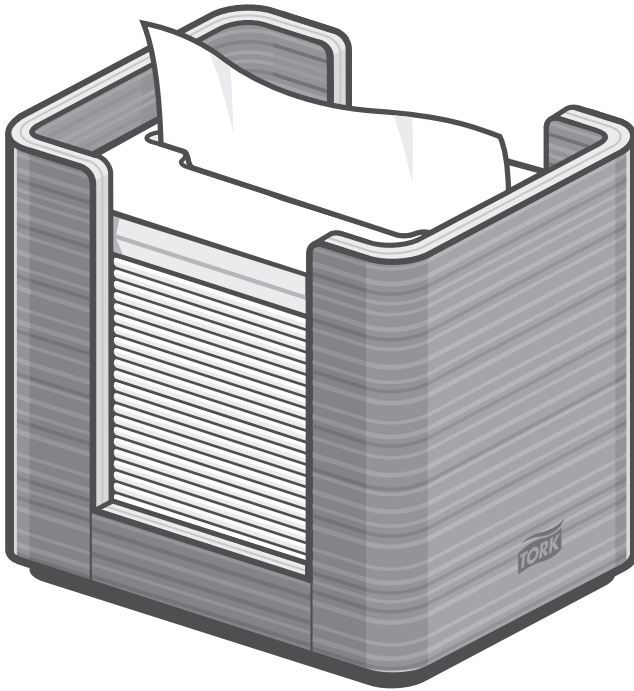

Tork Xpressnap® Napkin Dispenser Walnut

N4

Image
Design

Tork Xpressnap® Napkin Dispenser Walnut

1

2

3

4