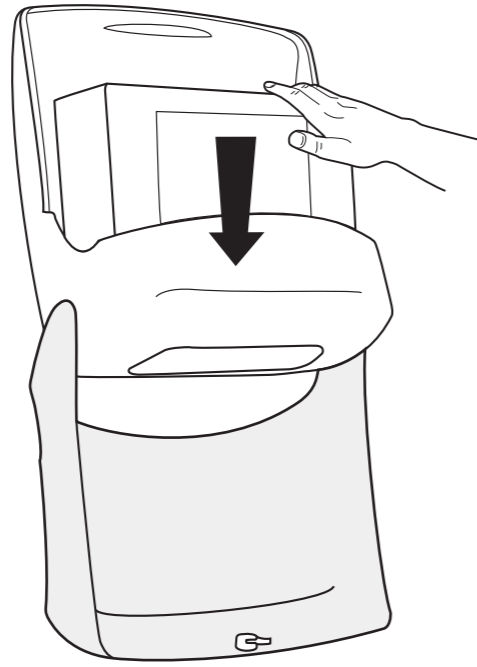

European Community Design Registration RCD 001149447

2012-12-04

Folded Wiper/Cloth Dispenser

W4

Performance
Design

4.

5.

6.