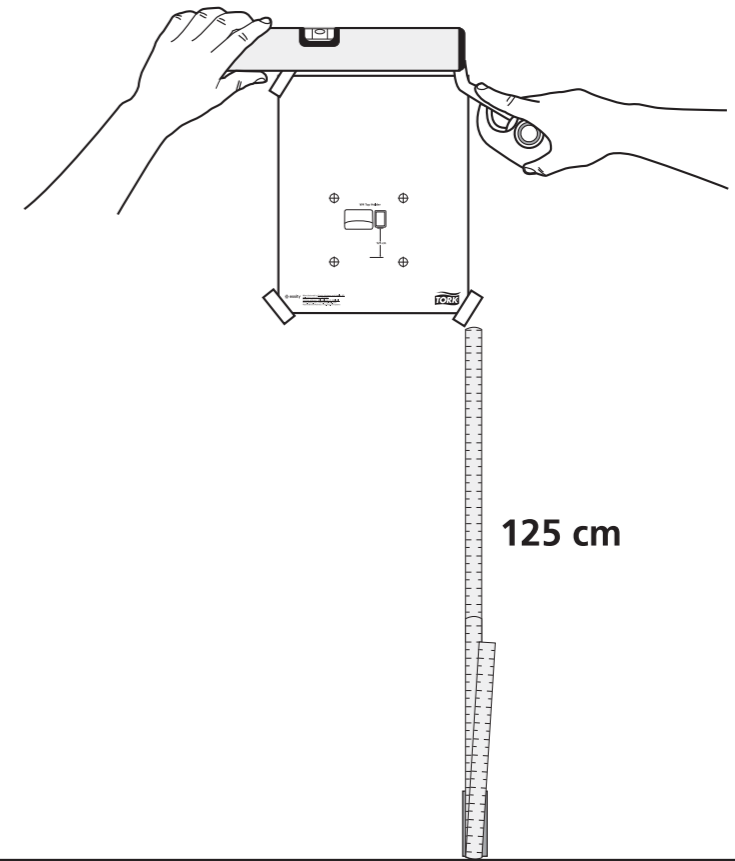

European Community Design Registration RCD 001149447

2012-12-04

Folded Wiper/Cloth Dispenser

W4

Performance
Design

4.

5.

6.

1.

2.

4.

 x4

 x4

5.

1.

2.