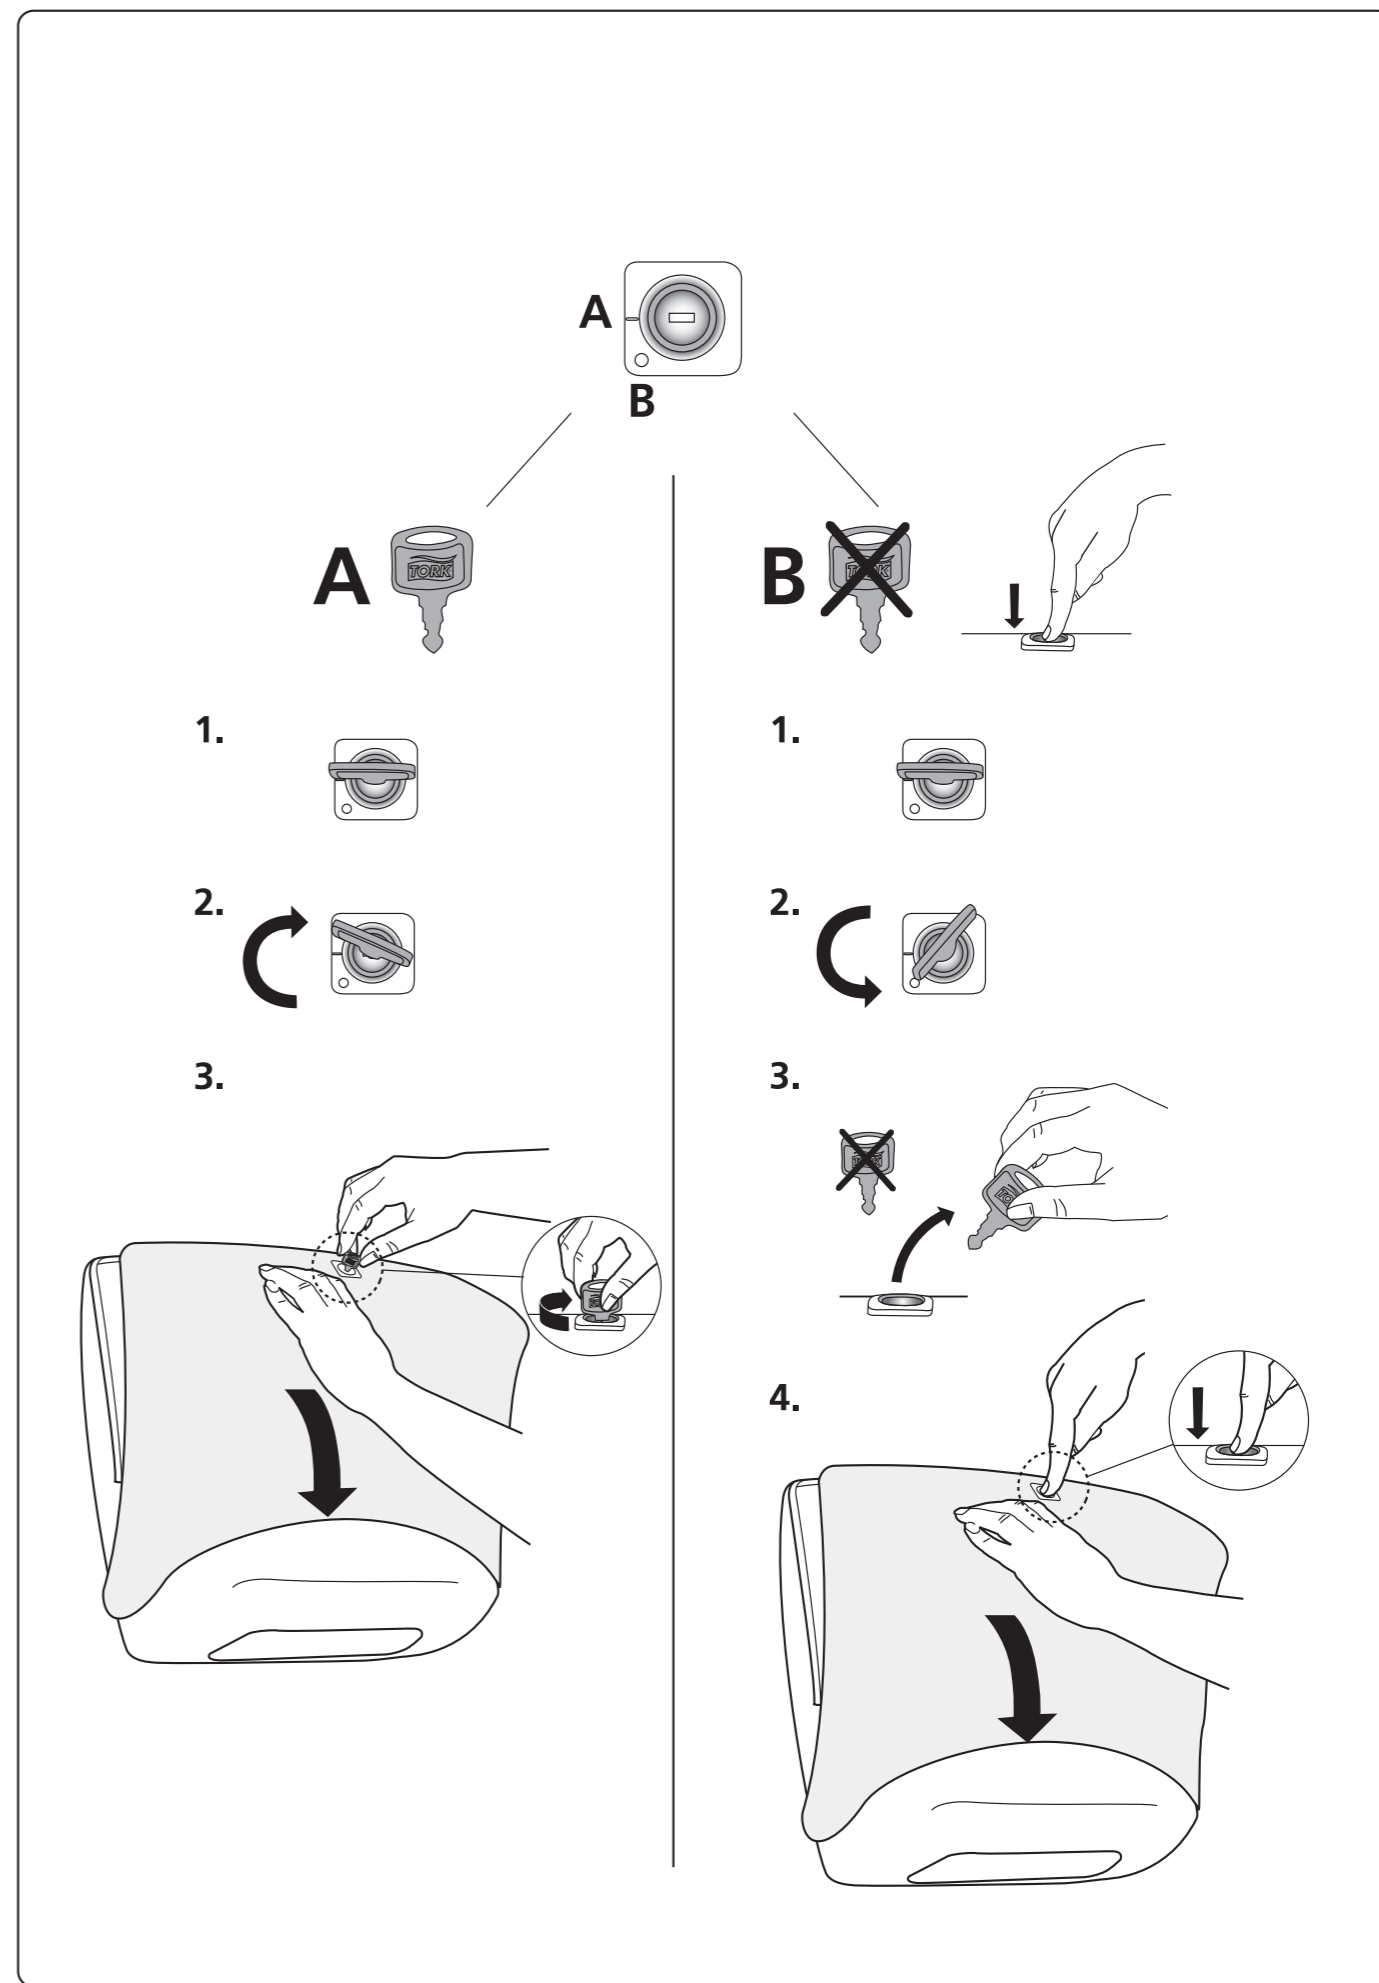

European Community Design Registration RCD 001149447

2012-12-04

Folded Wiper/Cloth Dispenser

W4

Performance
Design

4.

5.

6.