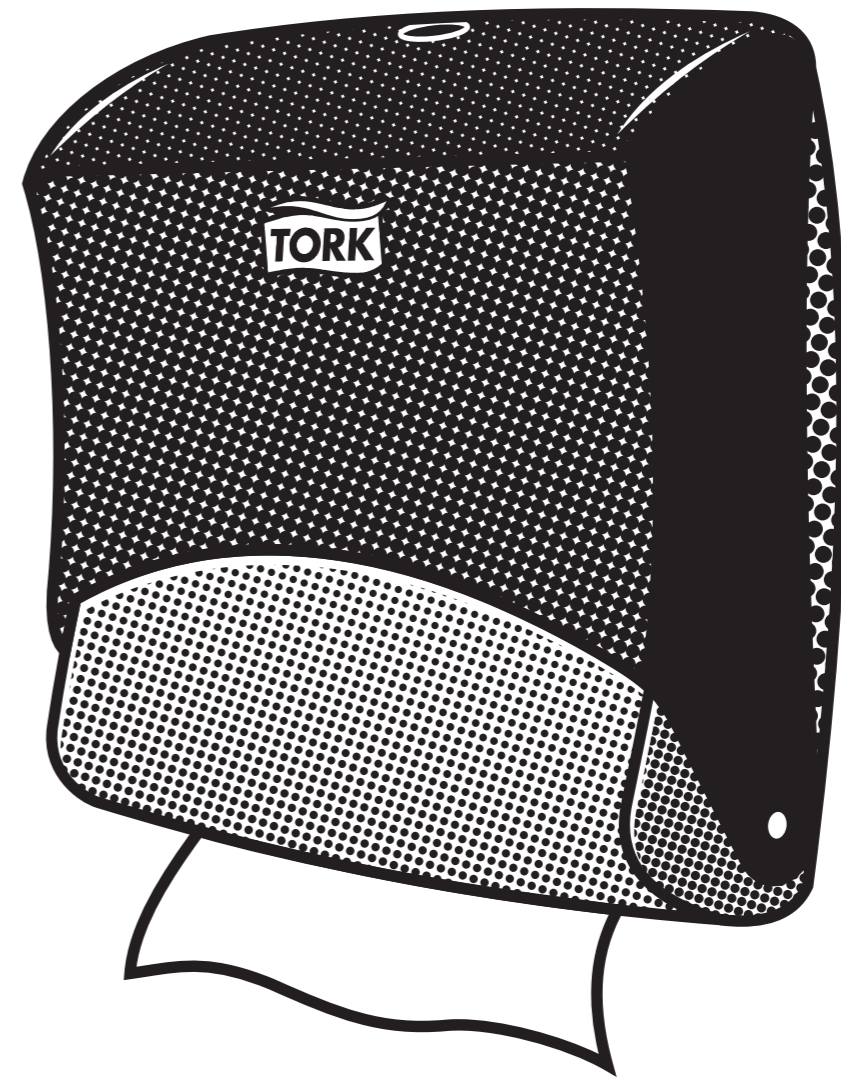

European Community Design Registration RCD 001149447

2012-12-04

Folded Wiper/Cloth Dispenser

W4

Performance
Design

4.

5.

6.