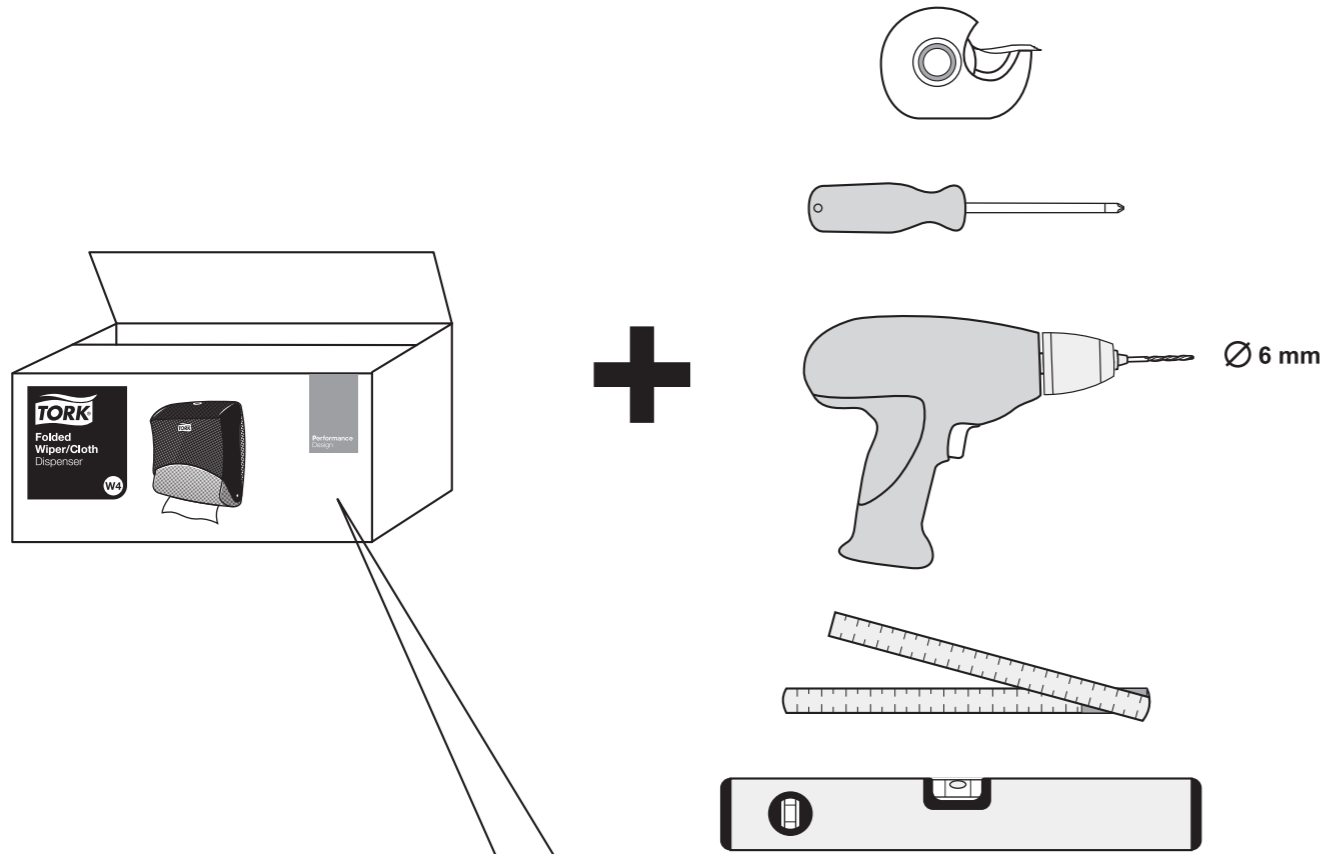

European Community Design Registration RCD 001149447

2012-12-04

Folded Wiper/Cloth Dispenser

W4

Performance
Design

4.

5.

6.