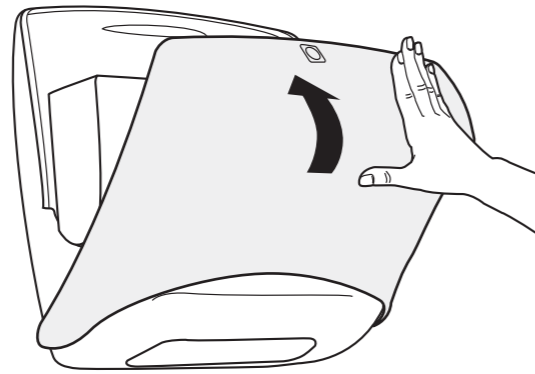

European Community Design Registration RCD 001149447

2012-12-04

Folded Wiper/Cloth Dispenser

W4

Performance
Design

4.

5.

6.