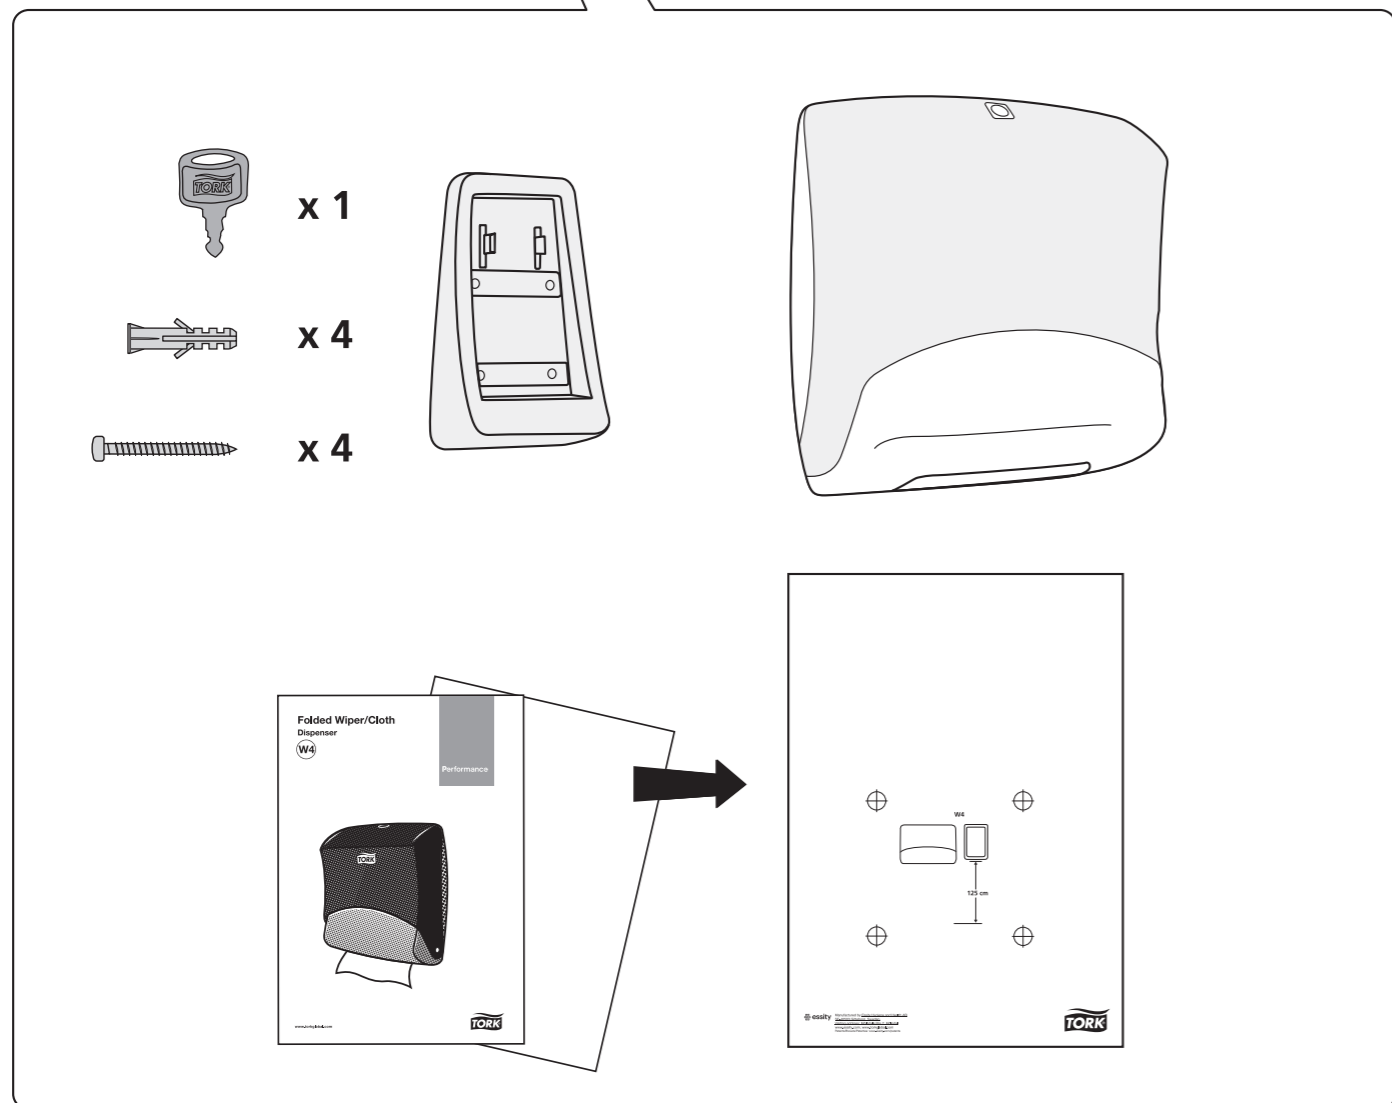

European Community Design Registration RCD 001149447

2012-12-04

Folded Wiper/Cloth Dispenser

W4

Performance
Design

4.

5.

6.

1.

2.

4.

 x4

 x4

5.

1.

2.