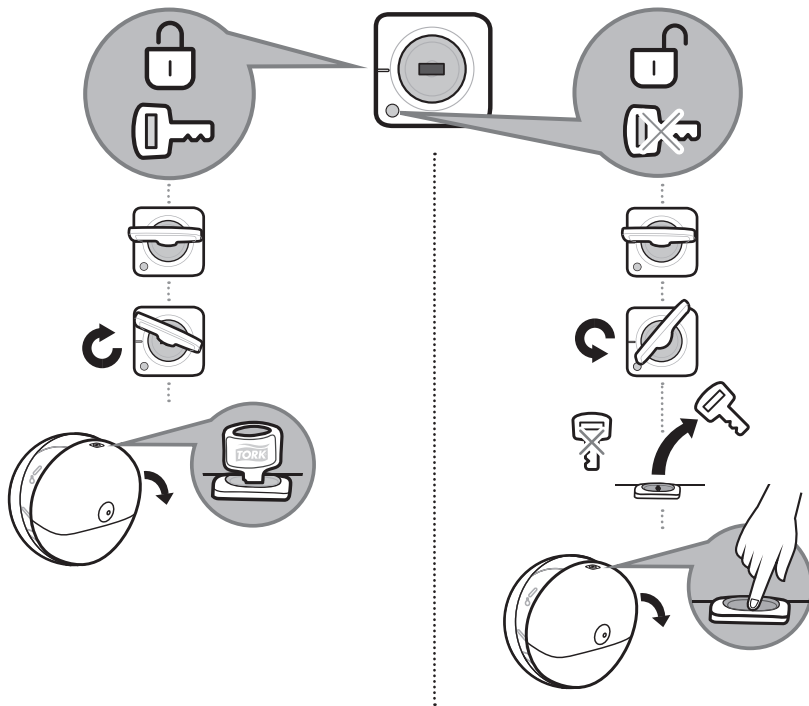

# Tork SmartOne® Toilet Roll Dispenser

5

6

7

8

⚠ Pull tissue when closing

9

10

## Disposal

- Damaged or malfunctioning product should be disposed of immediately to avoid potential of injury
- Products should be disposed of in accordance with applicable regulations