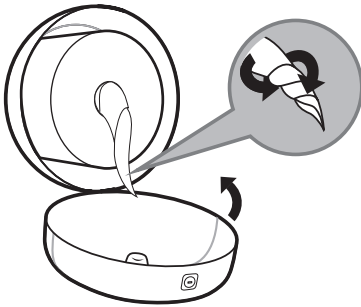

# Tork SmartOne® Toilet Roll Dispenser

5

6

7

8

⚠ Pull tissue when closing

9

10