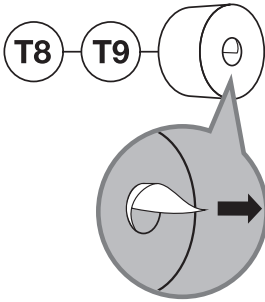

# Tork SmartOne® Toilet Roll Dispenser

5

6

7

8

⚠ Pull tissue when closing

9

10