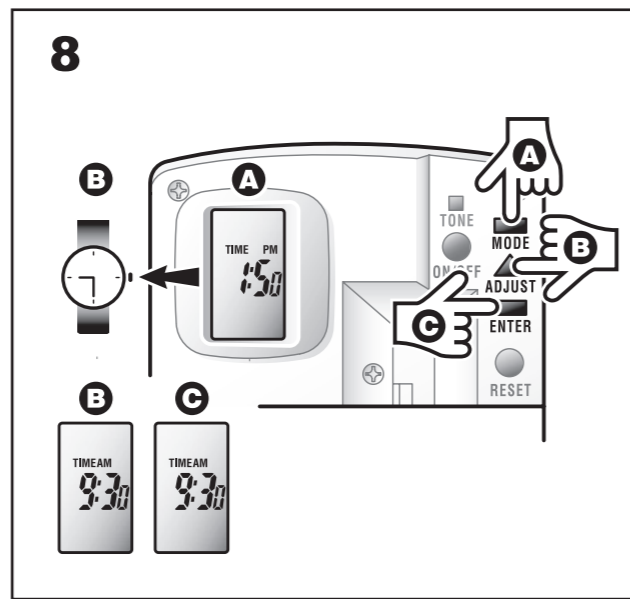

Mo	Lun - Mo - Lun - Seg - Lu - ma - ma - Δευτ. - Pon. - ΠΗ - Po - Po - H - E - Pirmd - P	fr	Ven - Fr - Ven - Sex - Vi - pe - fr - Παρ. - Pt - ΠΤ - Pá - Pi - P - R - Piekt - Pn
Tu	Mar - Di - Mar - Ter - Ma - ti - ti - Τρ. - Wt. - BT - Út - Ut - K - T - O - A	Sa	Sam - Sa - Sab - Sab - Sa - la - Ió - Σαβ. - Sob. - Cb - So - So - Szo - L - S - S
We	Mer - Mi - Mer - Qua - Mi - ke - on - Τετ. - Śr. - CP - St - St - Sze - K - T - T	Su	Dim - So - Dom - Dom - Do - su - só - Kup. - Niedz. - BC - Ne - Ne - V - P - Sv - S
Th	Jeu - Do - Gio - Qui - Ju - to - to - Πευ. - Czw. - 4T - Ct - Št - Cs - N - C - K