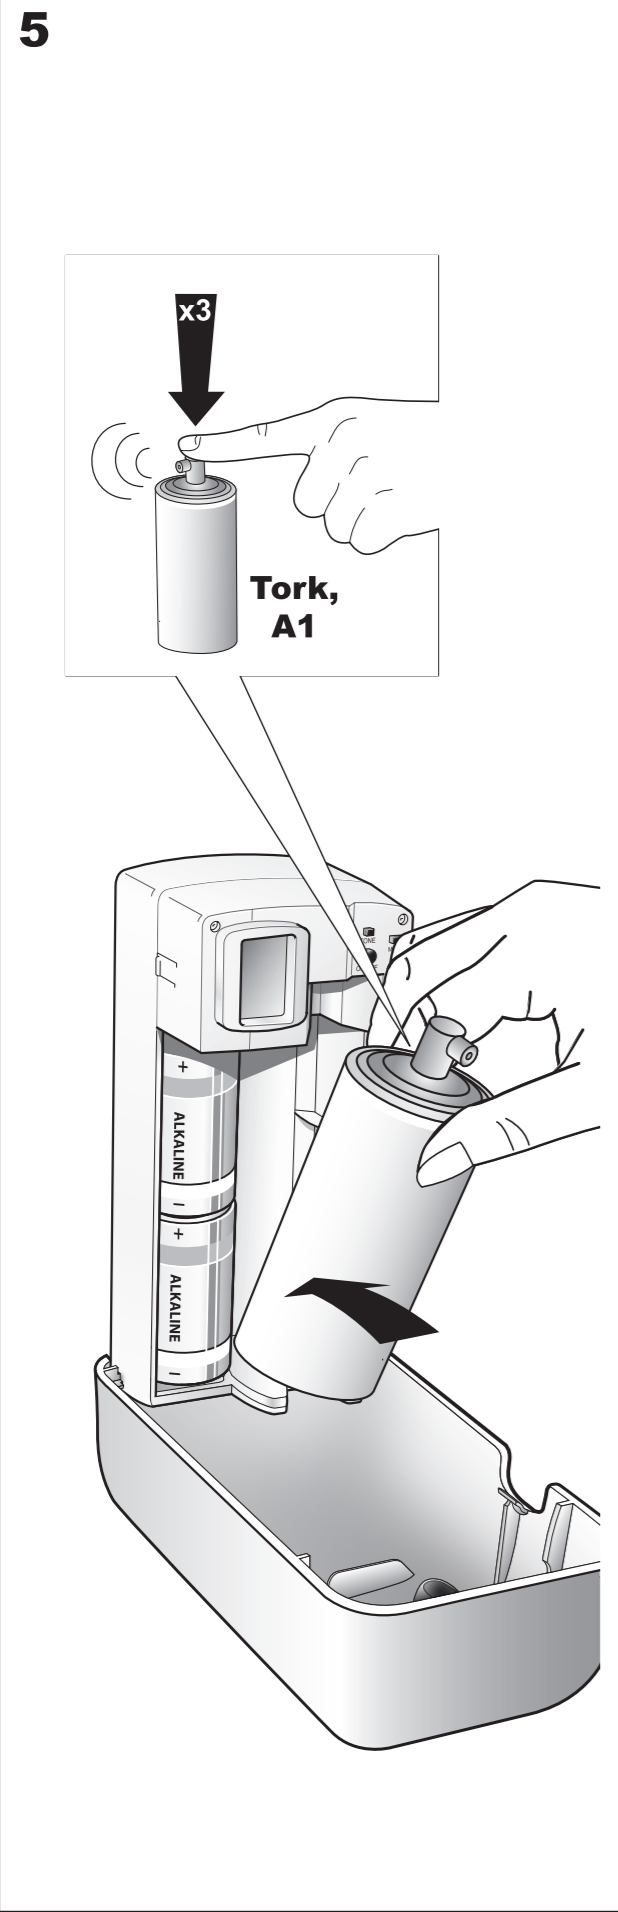

Mo	Lun - Mo - Lun - Seg - Lu - ma - ma - Δευτ. - Pon. - ΠΗ - Po - Po - H - E - Pirmd - P	fr	Ven - Fr - Ven - Sex - Vi - pe - fr - Παρ. - Pt - ΠΤ - Pá - Pi - P - R - Piekt - Pn
Tu	Mar - Di - Mar - Ter - Ma - ti - ti - Τρ. - Wt. - BT - Út - Ut - K - T - O - A	Sa	Sam - Sa - Sab - Sab - Sa - la - Ió - Σαβ. - Sob. - Cb - So - So - Szo - L - S - S
We	Mer - Mi - Mer - Qua - Mi - ke - on - Τετ. - Śr. - CP - St - St - Sze - K - T - T	Su	Dim - So - Dom - Dom - Do - su - só - Kup. - Niedz. - BC - Ne - Ne - V - P - Sv - S
Th	Jeu - Do - Gio - Qui - Ju - to - to - Πευ. - Czw. - 4T - Ct - Št - Cs - N - C - K