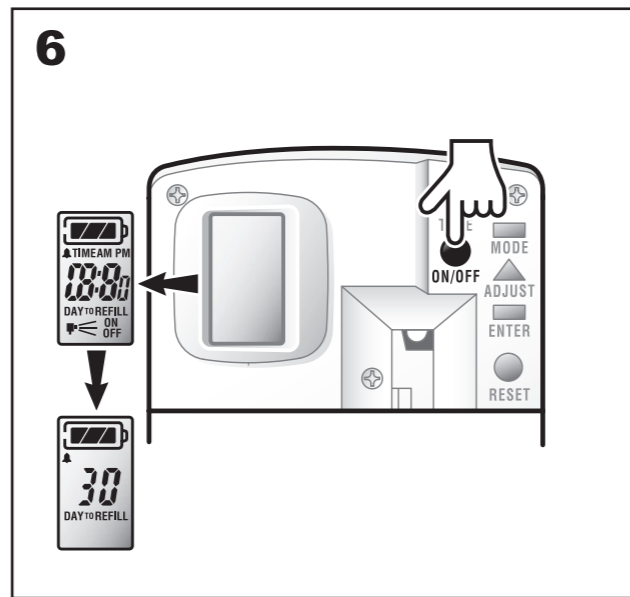

Mo	Lun - Mo - Lun - Seg - Lu - ma - ma - Δευτ. - Pon. - ΠΗ - Po - Po - H - E - Pirmd - P	fr	Ven - Fr - Ven - Sex - Vi - pe - fr - Παρ. - Pt - ΠΤ - Pá - Pi - P - R - Piekt - Pn
Tu	Mar - Di - Mar - Ter - Ma - ti - ti - Τρ. - Wt. - BT - Út - Ut - K - T - O - A	Sa	Sam - Sa - Sab - Sab - Sa - la - Ió - Σαβ. - Sob. - Cb - So - So - Szo - L - S - S
We	Mer - Mi - Mer - Qua - Mi - ke - on - Τετ. - Śr. - CP - St - St - Sze - K - T - T	Su	Dim - So - Dom - Dom - Do - su - só - Kup. - Niedz. - BC - Ne - Ne - V - P - Sv - S
Th	Jeu - Do - Gio - Qui - Ju - to - to - Πευ. - Czw. - 4T - Ct - Št - Cs - N - C - K